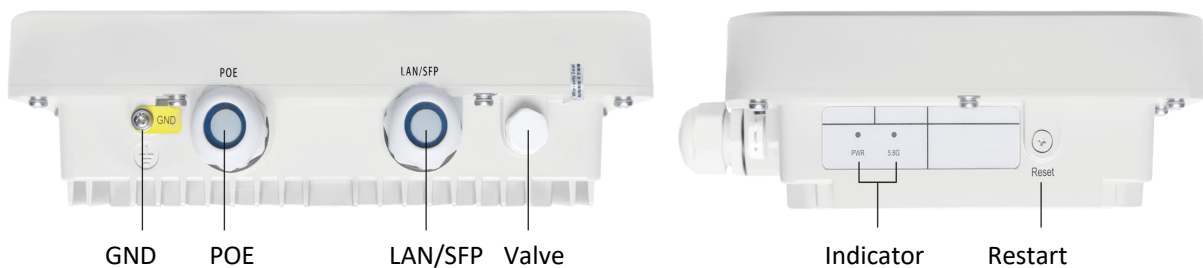

Connector

MAXON

Link Of Your Think

Nanjing MAXON O.E. TECH. CO., LTD

TEL: 86-25-86380932

WEB: www.mxcomm.cn

E-MAIL: info@maxonc.com