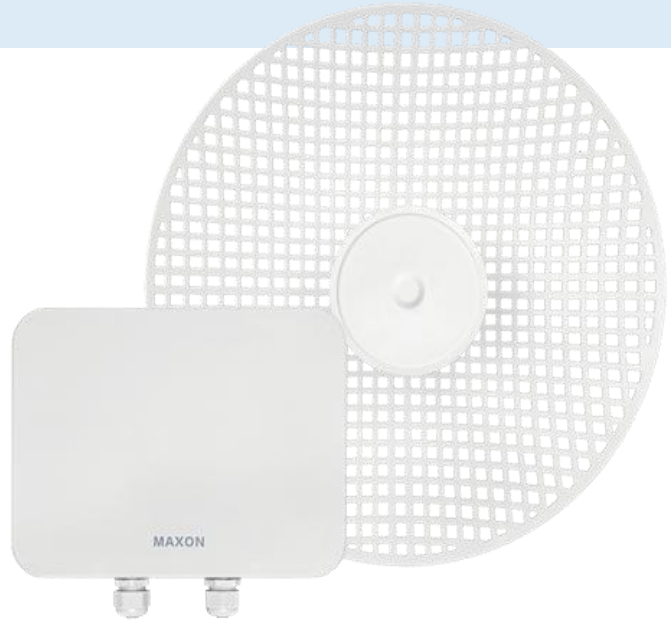

MX4011B-DE29

Outdoor 5G 802.11a/n Industrial Long-range Wireless Bridge (50km)

Features

- Support 802.11a/n standard
- 2x2 MIMO
- Maximum throughput 300Mbps
- Support intelligent QoS function, priority setting, priority scheduling functions to realize the priority transmission of voice, video, or specified messages to meet various business needs
- Support 802.3at protocol (POE)
- Pole mounted, and the horizontal and vertical adjustable
- Support Gigabit Ethernet port, adapt to multi-type network access
- Protection level IP68, suitable for various environments
- Antenna gain 29dBi, super long-distance transmission up to **50km**

Description

MX4011B-DE29 is an outdoor long-range wifi network bridge that supports IEEE 802.11a/n protocol, with a maximum transmission distance of 50km, MIMO 2*2 standard, and a maximum throughput up to 300Mbps. It can support multiple modes such as WDS access point, WDS client to meet different application requirements, and supports Gigabit Ethernet port, which is flexibly applicable to different network access.

The design fully considers the application in harsh environments, and the design conforms to IP68 standards. It adopts an external high-gain parabolic directional antenna, which is an ideal choice for industrial-grade wireless base station bridge equipment.

Specification

HARDWARE	Shell	metal + PC
	Host size	262*194*72mm
	Net weight	1450g
	Installation	pole-mounted
	Protection level	IP68
	Antenna size	Φ600mm
	Antenna Gain	29dBi
	Antenna type	Parabolic directional antenna
	Transmission distance	0~50km