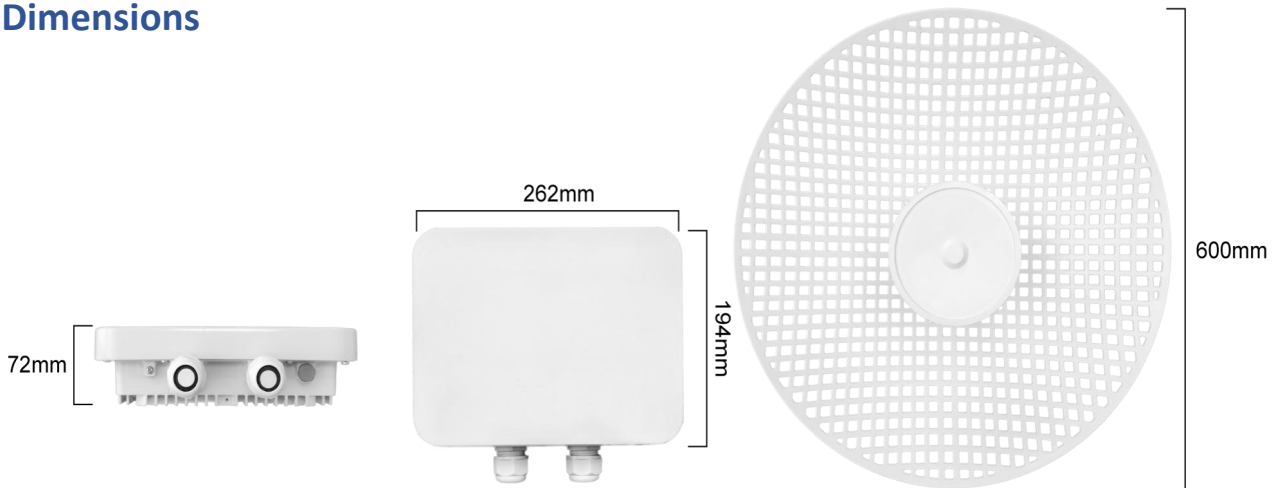

Nanjing MAXON O.E. TECH. CO., LTD

Add: 6/F, Building A3, Zidong International Creative Park, Zidong Road, Qixia District, Nanjing, China.

SOFTWARE	Dynamic frequency selection	support intelligent channel analysis & automatic optimal channel selection support 5GHz DFS
	Intelligent Bandwidth Rate Limiting	Support IP and MAC-based upstream and downstream rate limiting
	Others	Scheduled restart, QoS, Watchdog
APPLICATION	Wireless video surveillance (traffic, urban, public security, oil and gas pipelines, forest fire prevention and security, residential and other key areas monitoring) Wireless video/data transmission and wireless coverage in railway, transportation, power and other industries Operator Main Wireless Network Construction Wireless network coverage of rural informatization construction	

Dimensions