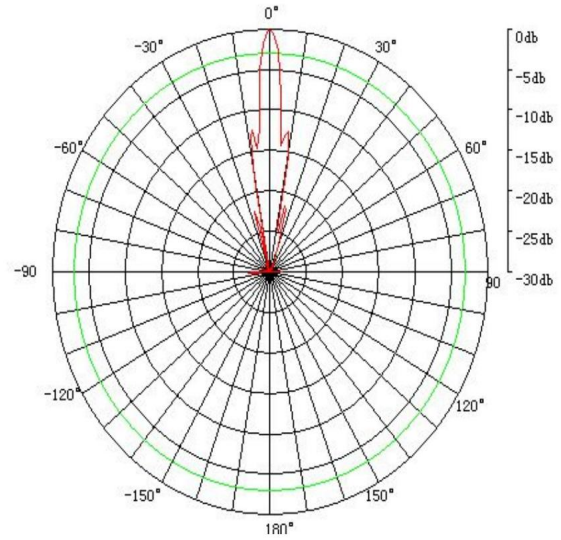

vertical pattern

MAXON

Link Of Your Think

Nanjing MAXON O.E. TECH. CO., LTD

TEL: 86-25-86380932

WEB: www.mxcomm.cn

E-MAIL: info@maxonc.com