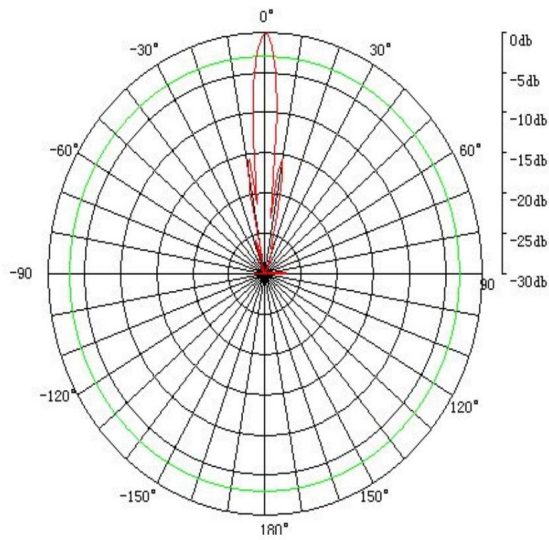

Nanjing MAXON O.E. TECH. CO., LTD

Add: 6/F, Building A3, Zidong International Creative Park, Zidong Road, Qixia District, Nanjing, China.

Antenna Radiation Pattern

horizontal pattern