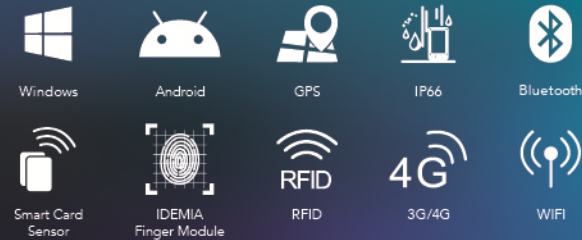

All in One

Neteon Biometric Tablet

Model

Windows NET-8i5-ST NET-8N5-ST
Android NET-8M6-ST

FEATURES

- Support Windows 11 & Android OS
- Support Intel i5, Celeron & MT6771(ARM)
- Support MyKad Reader
- Support IDEMIA Finger Module
- Support Face Recognition
- IP66 Water Proof

SPECIFICATION PARAMETER

Basic Parameters		Network Connections	
Dimension	234 x 144 x 16.8mm	WIFI	2.4G+5.8G dual frequency, WIFI 802.11(a/b/g/n/ac)
Weight	Device unit 0.7kg	Bluetooth	BT4.2 (BLE) class1 transmission distance: 10m
LCD	8inch, 1920 x 1200	4G	LTE FDD: B1/B3/B5/B7/B8/B20/B28A WCDMA: B1/B8 GSM: B3/B8
Touch Panel	10 points Capacitive, G+G	Module Extension	
Camera	Front 5M, Rear13M	Smart Card Reader	Contactless ISO/IEC 14443 A/B Contact ISO 7816 A/B/C
I/O	1. USB 3.0 *2 2. Bottom pogopin *1, USB and serial 3. Back pogopin *1 4. DC*1 4.0*1.7 5. Microphone+earphone 6. HDMI 7. RJ45(USB form,need adapter) 8. SIM Card x 1 9. Micro SD x 1 Pogopin Definition 1. 16pin back of cover, include (1USB,1 RS232,1 UART,3.3V,5V) 2. 8pin in bottom (1USB,1 RS232,1 UART,5V)	Fingerprint Module	IDEMIA
Power	3.5 x 1.35mm, 5V 3A DC in put	Face Recognition	JSK-LA008
GPS	Support GPS, Beidou, glonass	Reliability	
Performance Parameter		Operate Temperature	-20 °C ~ 60 °C
CPU	Intel i5, Celeron and MT6771 (ARM)	Store Temperature	-30 °C ~ 70 °C
OS	Windows 10/11, Android 11	Humidity	95% Non-Condensing
RAM	8GB/16GB DDR4L	IP Grade	IP66
ROM	128GB/256GB/512GB	Battery	
		Capacity	7.6V/5000mAh

A powerful all-in-one multi-application biometric tablet to efficiently support the most demanding use cases on the field

MYKad Card Contact Slot

Fingerprint Scanning

Card NFC Scanning

MRZ Scanning

E-passport NFC Scanning

Easy one-hand grip

Neteon Biometric Tablet is well suited to support a great variety of use cases:

For Governments & Banking Industrial

- Citizen Registration
- Voter Verification
- ID Document Checks
- Access Control
- Identity Verification at Borders